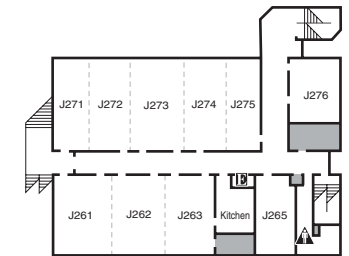

# CAMPUS MAP

- A Office Center**  
Lobby/Receptionist  
Plaza Bookstore  
Prayer Room  
Ministry Offices
- B Worship Center**
- C Upper Room**  
C299 (2nd Floor)
- D Courtyard Center**
- E Chapel**  
Nursing Lounge  
Grace Community School  
Ministry Offices
- F Grace School Classrooms**  
F110–114 (1st floor)  
F221–223 (2nd floor)
- G Grace School Classrooms**  
G130–136 (1st floor)  
G230–242 (2nd floor)
- H Fireside Room**  
Grace Grille  
Kitchen  
Ministry Offices
- I Gymnasium**
- J TMS Classrooms**  
Ministry Offices  
J61–75 (basement)  
J161–175 (1st floor)  
J261–276 (2nd floor)  
J361–375 (3rd floor)
- L Equipping Center**  
The Master's Seminary  
The Master's Grace Library

**A through L** First Floor

**J** 3rd Floor

**J** 2nd Floor

**J** Basement

13248 Roscoe Blvd.  
Sun Valley, CA 91352  
(818) 782-6488

revised 4/09