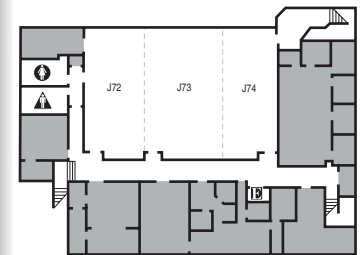

# CAMPUS MAP

- A Office Center**  
Lobby/Receptionist  
Plaza Bookstore  
Prayer Room  
Ministry Offices
- B Worship Center**
- C Upper Room**  
C299 (2nd Floor)
- D Courtyard Center**
- E Chapel**  
Nursing Lounge  
Grace Community School  
Ministry Offices
- F Grace School Classrooms**  
F110–114 (1st floor)  
F221–223 (2nd floor)
- G Grace School Classrooms**  
G130–136 (1st floor)  
G230–242 (2nd floor)
- H Fireside Room**  
Grace Grille  
Kitchen  
Ministry Offices
- I Gymnasium**
- J TMS Classrooms**  
Ministry Offices  
J61–75 (basement)  
J161–175 (1st floor)  
J261–276 (2nd floor)  
J361–375 (3rd floor)
- L Equipping Center**  
The Master's Seminary  
The Master's Grace Library

**A through L** First Floor

**J** 3rd Floor

**J** 2nd Floor

**J** Basement

13248 Roscoe Blvd.  
Sun Valley, CA 91352  
(818) 782-6488

revised 4/09