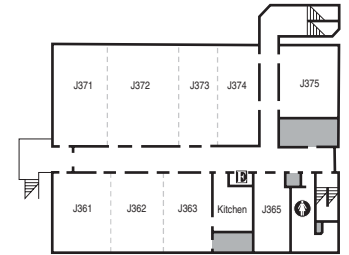

# CAMPUS MAP

- A Office Center**  
Lobby/Receptionist  
Plaza Bookstore  
Prayer Room  
Ministry Offices
- B Worship Center**
- C Upper Room**  
C299 (2nd Floor)
- D Courtyard Center**
- E Chapel**  
Nursing Lounge  
Grace Community School  
Ministry Offices
- F Grace School Classrooms**  
F110–114 (1st floor)  
F221–223 (2nd floor)
- G Grace School Classrooms**  
G130–136 (1st floor)  
G230–242 (2nd floor)
- H Fireside Room**  
Grace Grille  
Kitchen  
Ministry Offices
- I Gymnasium**
- J TMS Classrooms**  
Ministry Offices  
J61–75 (basement)  
J161–175 (1st floor)  
J261–276 (2nd floor)  
J361–375 (3rd floor)
- L Equipping Center**  
The Master's Seminary  
The Master's Grace Library

**A through L** First Floor

**J** 3rd Floor

**J** 2nd Floor

**J** Basement

13248 Roscoe Blvd.  
Sun Valley, CA 91352  
(818) 782-6488

revised 4/09