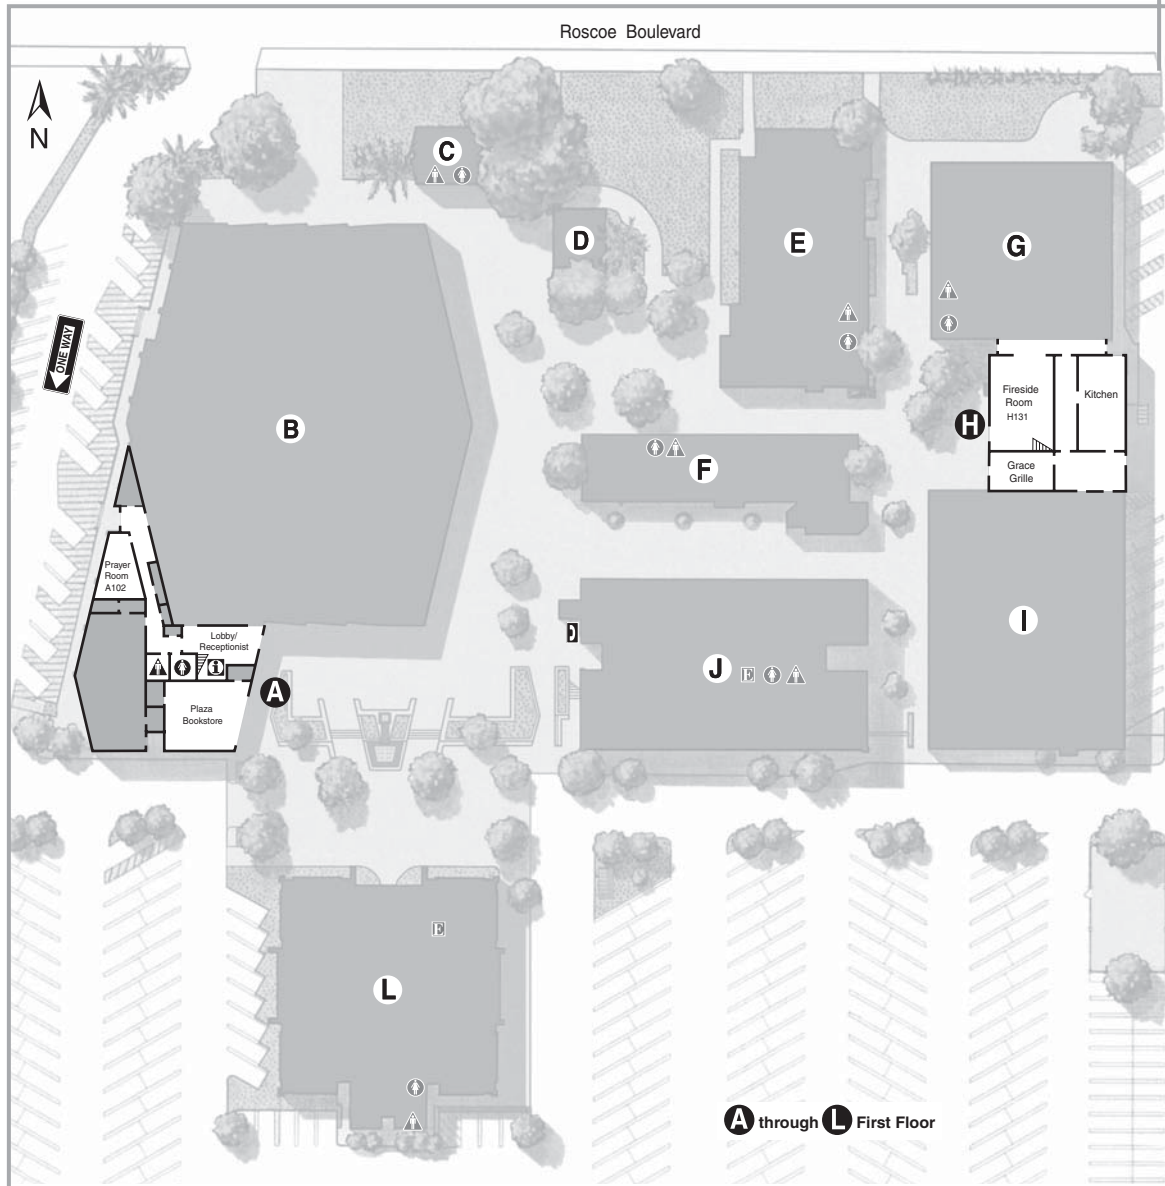

# CAMPUS MAP

- A Office Center**  
Lobby/Receptionist  
Plaza Bookstore  
Prayer Room  
Ministry Offices
- B Worship Center**
- C Upper Room**  
C299 (2nd Floor)
- D Courtyard Center**
- E Chapel**  
Nursing Lounge  
Grace Community School  
Ministry Offices
- F Grace School Classrooms**  
F110–114 (1st floor)  
F221–223 (2nd floor)
- G Grace School Classrooms**  
G130–136 (1st floor)  
G230–242 (2nd floor)
- H Fireside Room**  
Grace Grille  
Kitchen  
Ministry Offices
- I Gymnasium**
- J TMS Classrooms**  
Ministry Offices  
J61–75 (basement)  
J161–175 (1st floor)  
J261–276 (2nd floor)  
J361–375 (3rd floor)
- L Equipping Center**  
The Master's Seminary  
The Master's Grace Library

**A through L** First Floor

**J** 3rd Floor

**J** 2nd Floor

**J** Basement

13248 Roscoe Blvd.  
Sun Valley, CA 91352  
(818) 782-6488

revised 4/09